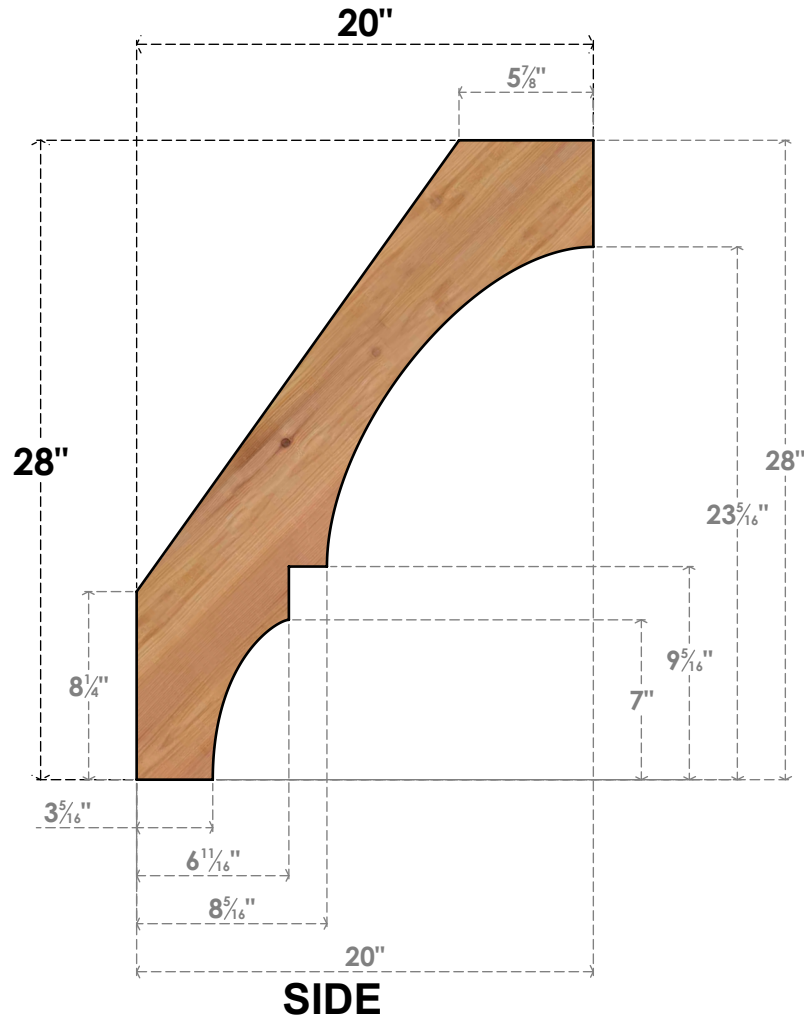

BRC04X20X28BOA00SWR

3 1/2"W X 20"D X 28"H BALBOA SMOOTH BRACE, WESTERN RED CEDAR

EKENA MILLWORK
 2300 WEST MAIN ST.
 CLARKSVILLE, TX 75426
 TOLL FREE: 866-607-0453
 WWW.EKENAMILLWORK.COM

NOTES

1. INSTALLATION TO BE COMPLETED IN ACCORDANCE WITH MANUFACTURER'S SPECIFICATIONS.
2. DRAWING MAY NOT BE TO SCALE
3. THIS DRAWING IS INTENDED FOR DESIGN AND PLANNING PURPOSES ONLY.
4. ALL INFORMATION CONTAINED HEREIN WAS CURRENT AT THE TIME OF DEVELOPMENT BUT MUST BE REVIEWED AND APPROVED BY THE PRODUCT MANUFACTURER TO BE CONSIDERED ACCURATE.
5. PRODUCTS ARE NOT KILN DRIED. THIS ITEM IS UNIQUE AND WILL CONTAIN THE NATURAL VARIATIONS THAT THE WOOD SPECIES OFFERS. THIS MAY RESULT IN VARIATIONS UP TO 1/4"