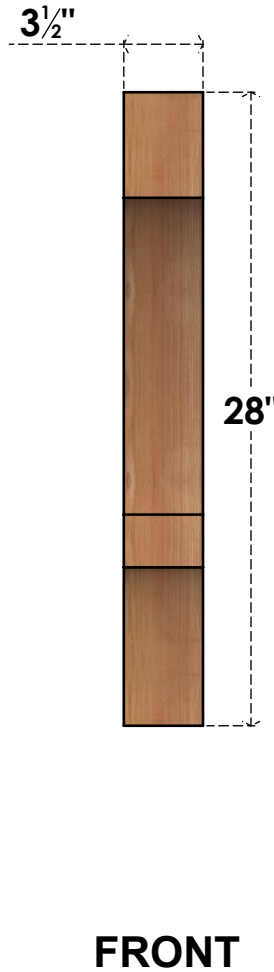

BRC04X20X28BOA00SWR

3 1/2"W X 20"D X 28"H BALBOA SMOOTH BRACE, WESTERN RED CEDAR

EKENA MILLWORK
 2300 WEST MAIN ST.
 CLARKSVILLE, TX 75426
 TOLL FREE: 866-607-0453
 WWW.EKENAMILLWORK.COM

NOTES

1. INSTALLATION TO BE COMPLETED IN ACCORDANCE WITH MANUFACTURER'S SPECIFICATIONS.
2. DRAWING MAY NOT BE TO SCALE
3. THIS DRAWING IS INTENDED FOR DESIGN AND PLANNING PURPOSES ONLY.
4. ALL INFORMATION CONTAINED HEREIN WAS CURRENT AT THE TIME OF DEVELOPMENT BUT MUST BE REVIEWED AND APPROVED BY THE PRODUCT MANUFACTURER TO BE CONSIDERED ACCURATE.
5. PRODUCTS ARE NOT KILN DRIED. THIS ITEM IS UNIQUE AND WILL CONTAIN THE NATURAL VARIATIONS THAT THE WOOD SPECIES OFFERS. THIS MAY RESULT IN VARIATIONS UP TO 1/4"